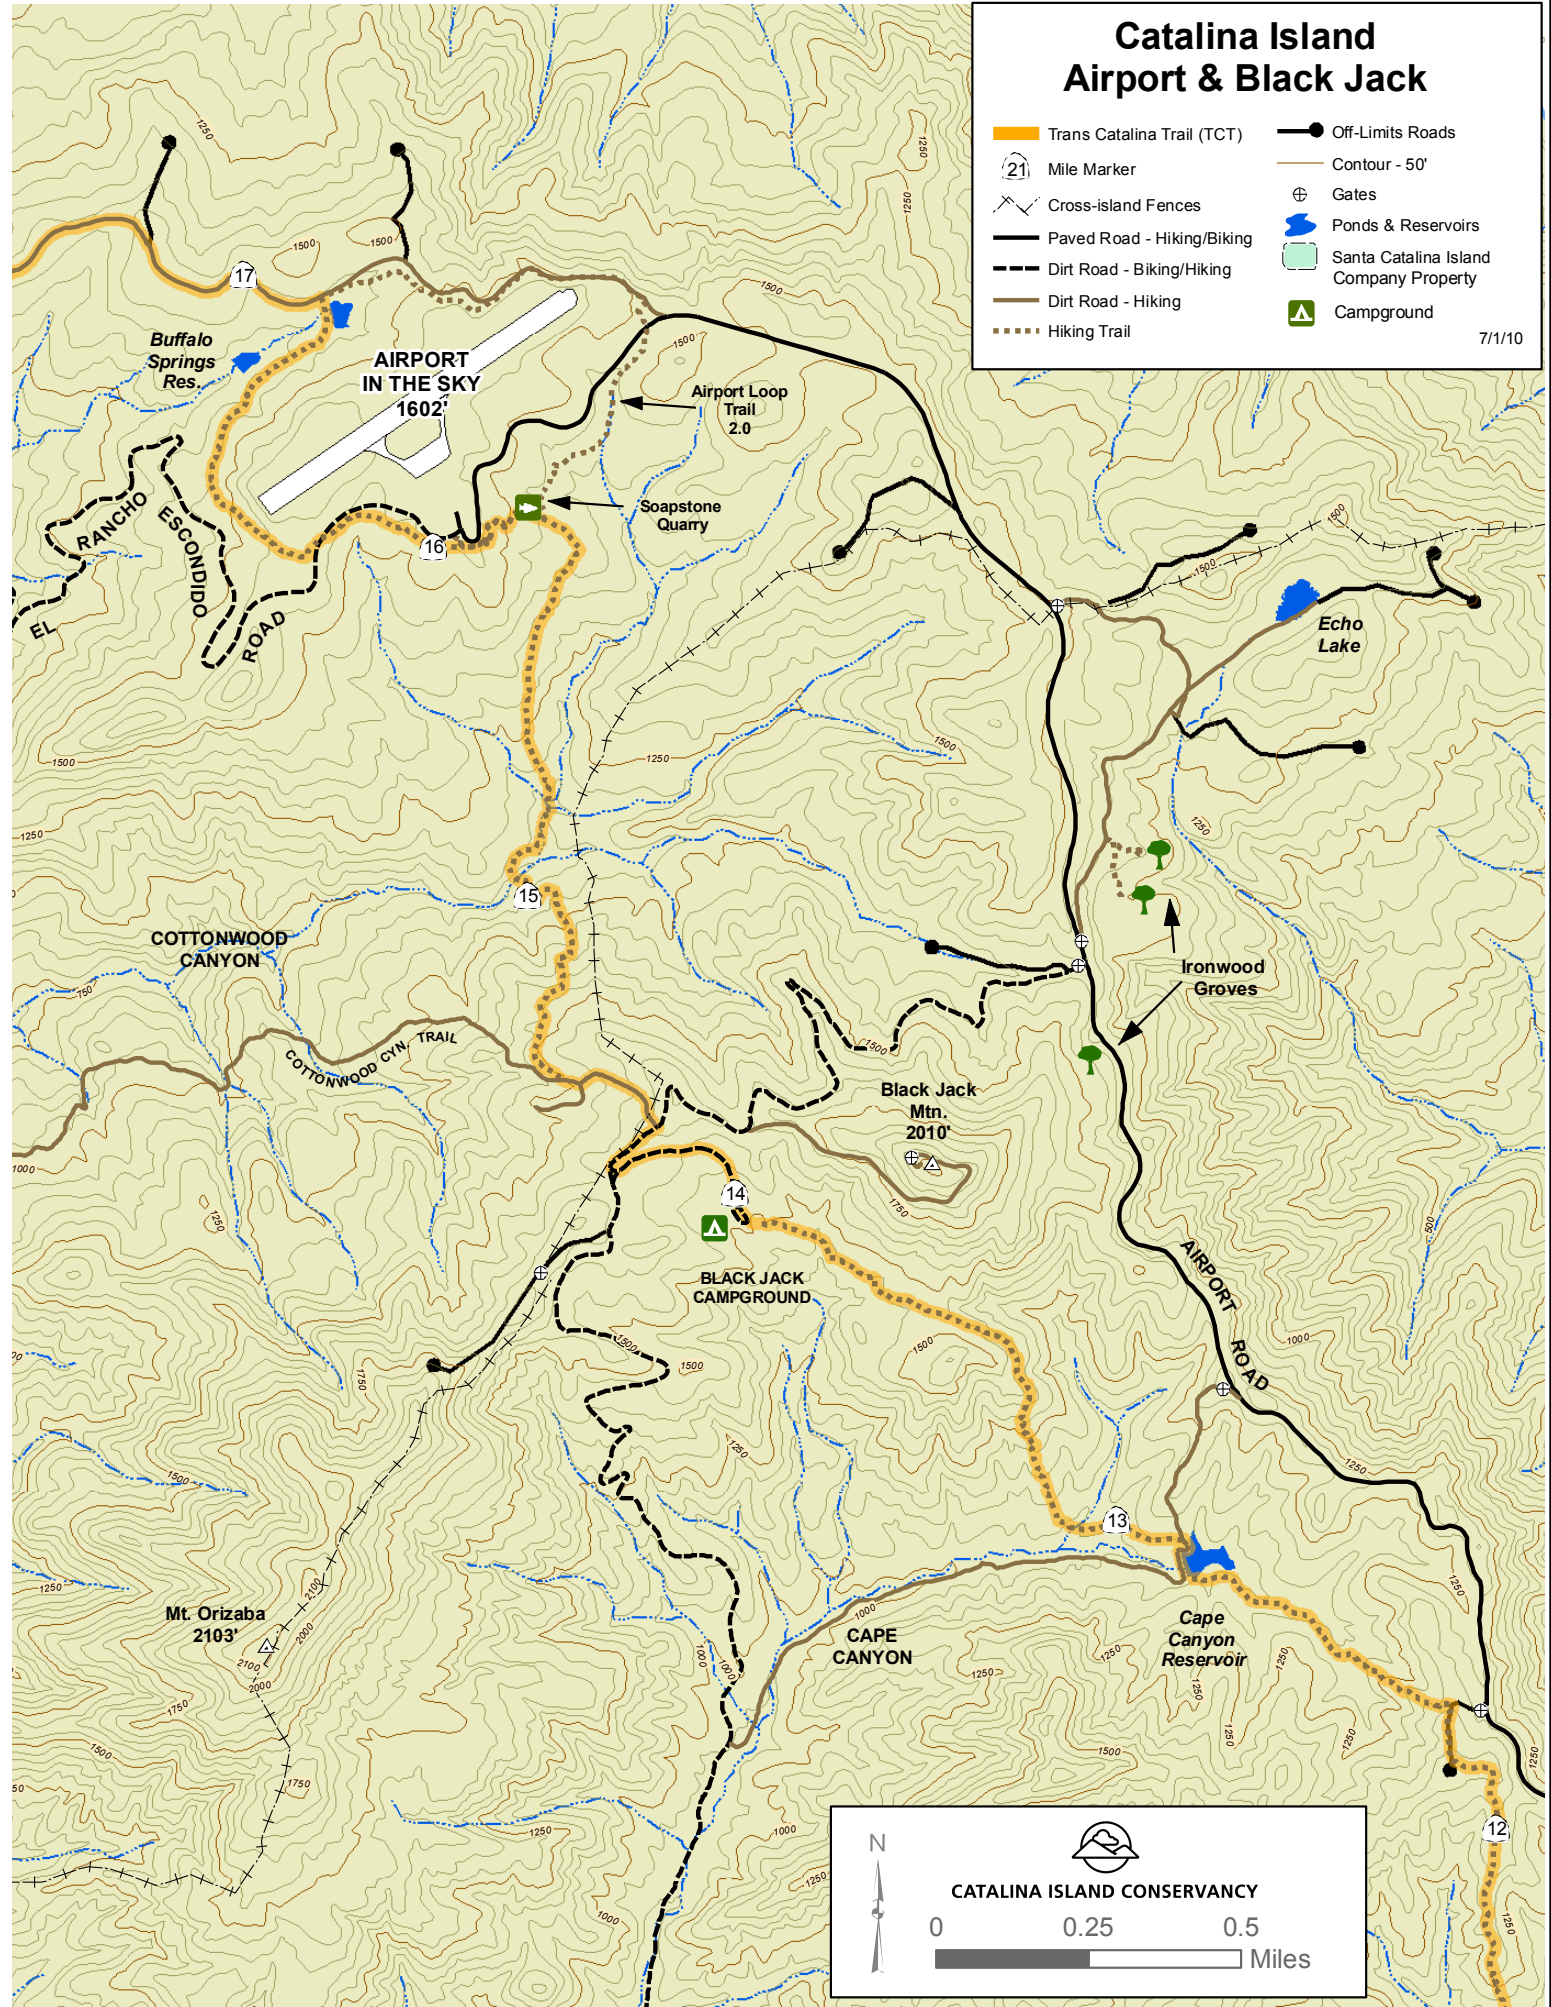

Catalina Island Airport & Black Jack

-  Trans Catalina Trail (TCT)
-  Mile Marker
-  Cross-island Fences
-  Paved Road - Hiking/Biking
-  Dirt Road - Biking/Hiking
-  Dirt Road - Hiking
-  Hiking Trail
-  Off-Limits Roads
-  Contour - 50'
-  Gates
-  Ponds & Reservoirs
-  Santa Catalina Island Company Property
-  Campground

7/1/10

CATALINA ISLAND CONSERVANCY

0 0.25 0.5

 Miles